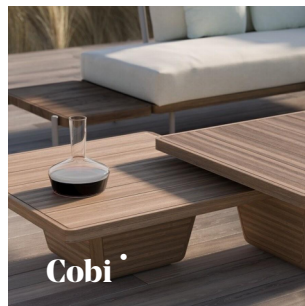

Matching collections